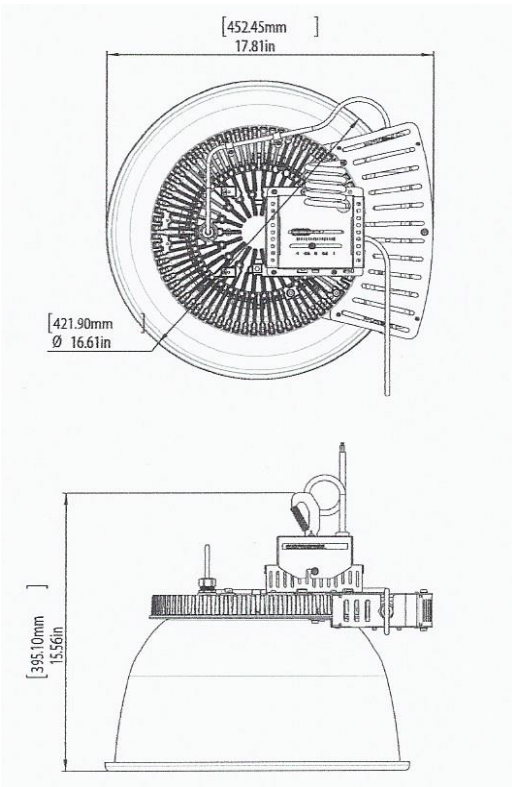

Matlamps
Dave Adams
130 Candice Ct
Medford, OR 97504

541-326-9397
dave@matlamp.com