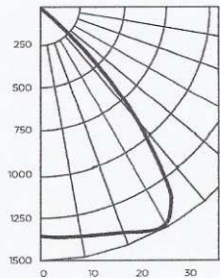

Matlamps
Dave Adams
130 Candice Ct
Medford, OR 97504

541-326-9397
dave@matlamp.com